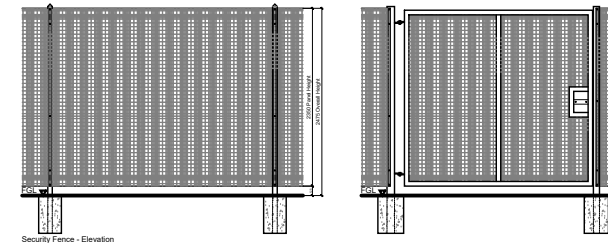

Existing core path route relocated to permit dog walking etc connecting into existing footpath network. (shown dark purple)

Security Fence

Circa 2.5m High

Existing access and parking to be utilised

Entrance Gate

Position of single storey modular timber clad, mono pitch structure housing 2 number changing rooms, lockers, showers and communal area circa 100m2 with associated services

Playing Field

New artificial 3G surface with permeable free draining subbase.