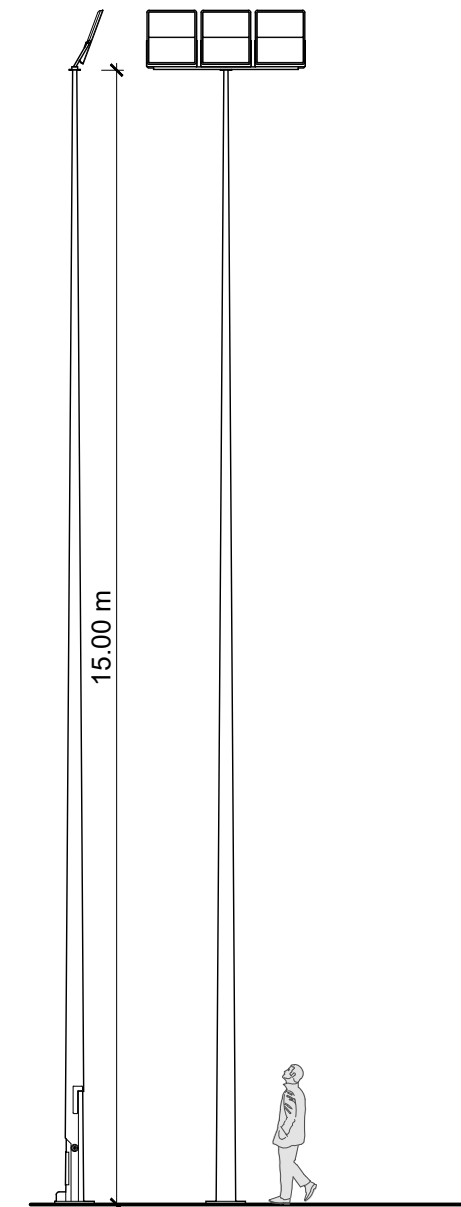

Existing core path route relocated to permit dog walking etc connecting into existing footpath network. (shown dark purple)

Security Fence

Circa 2.5m High

Existing access and parking to be utilised

Entrance Gate

Position of single storey modular timber clad, mono pitch structure housing 2 number changing rooms, lockers, showers and communal area circa 100m2 with associated services

Playing Field

New artificial 3G surface with permeable free draining subbase.

Access Gate

Existing core path route reference - C519 shown light purple

Glencruitten Hostel

Path (um)

Typical Floodlight